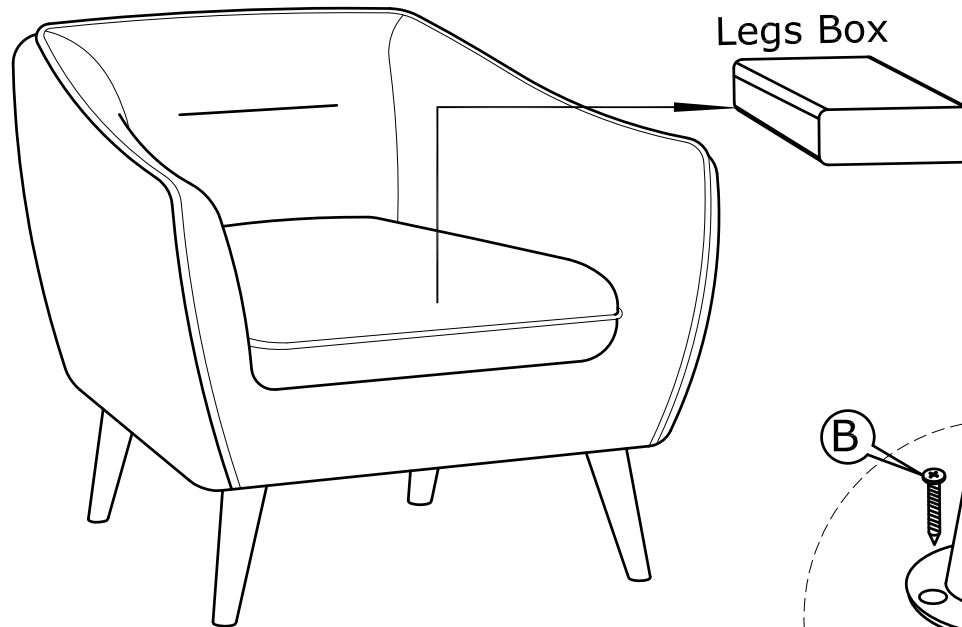

zanui
.com.au

MD 1442 1S

HARDWARE AND COMPONENT

(A)

x4

(B)

Ø4x30mm

x16
(+2)

PEOPLE REQUIRED

MADE IN VIETNAM

Legs Box