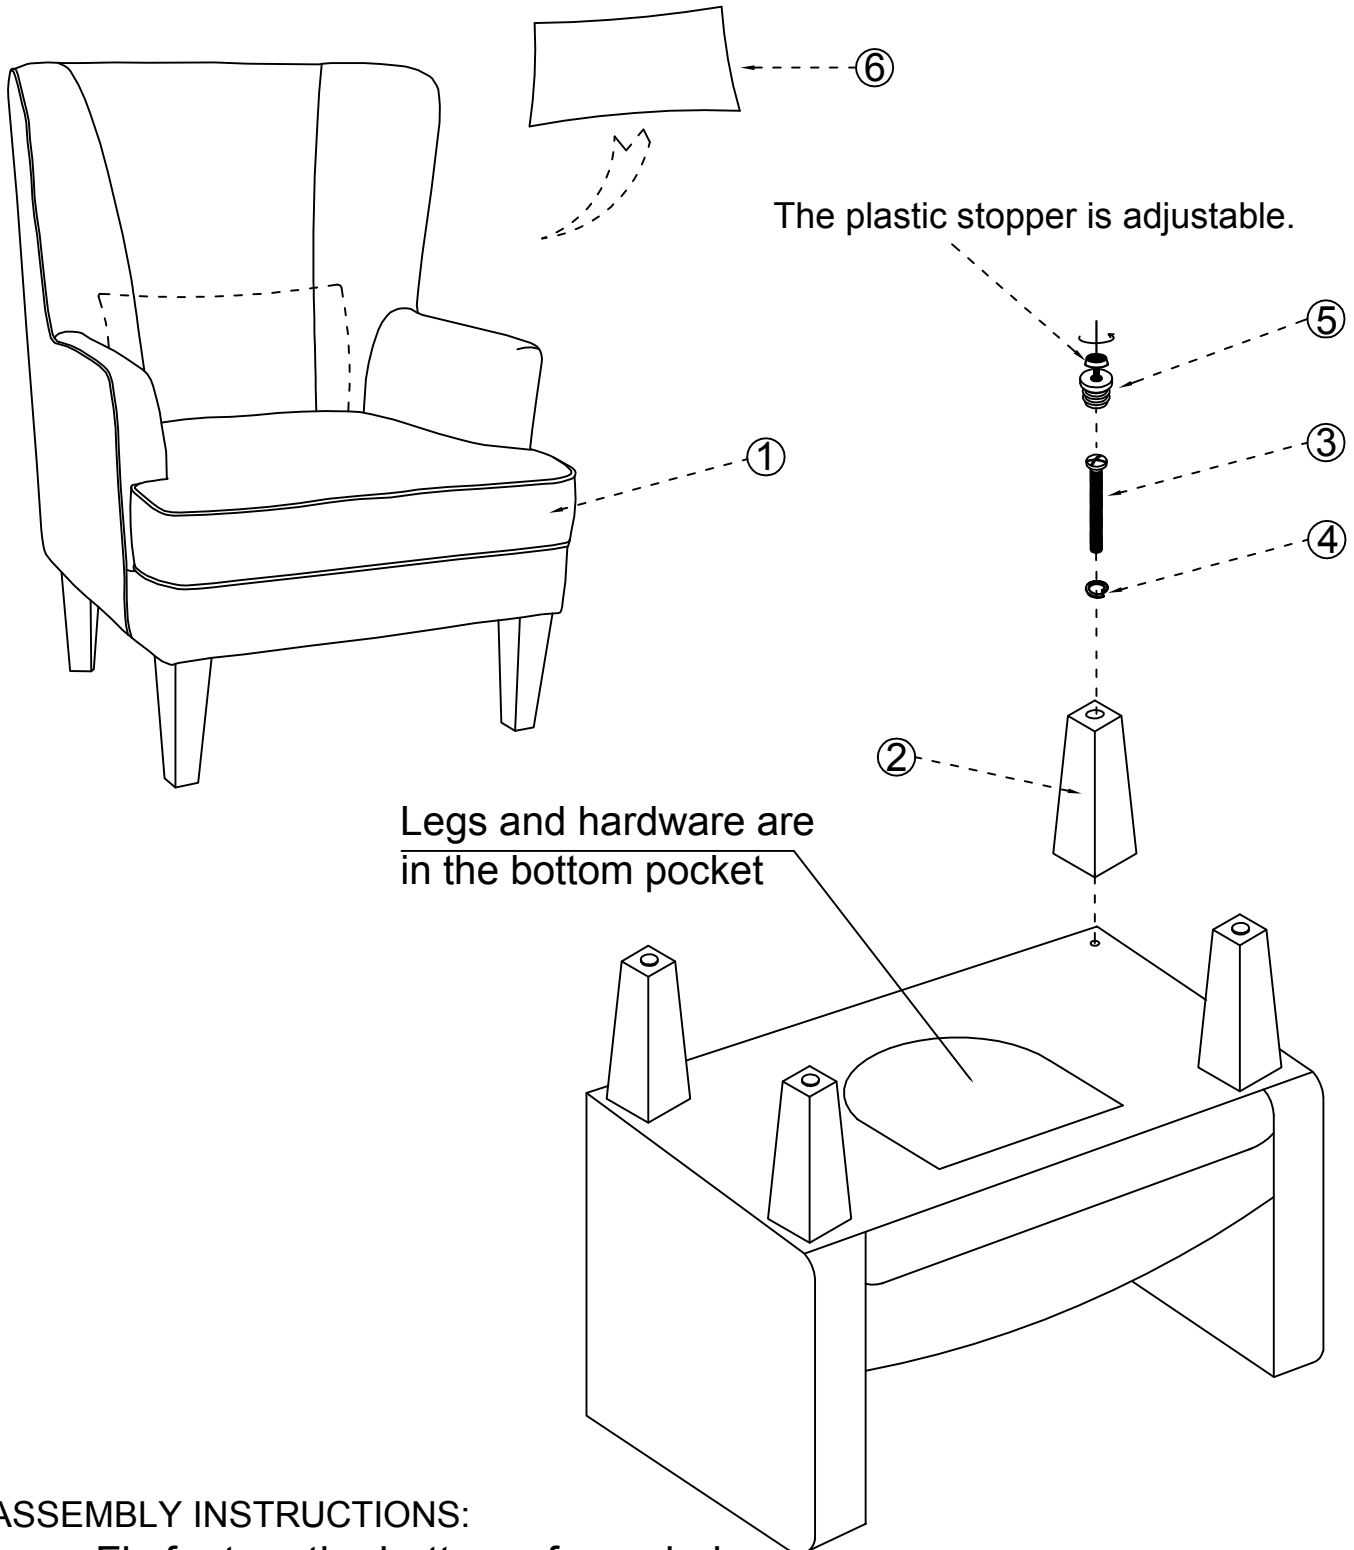

ASSEMBLY INSTRUCTIONS

BC-385

ASSEMBLY PARTS:

- 1.) Armchair----- 1PCS
- 2.) Feet----- 4PCS
- 3.) Bolts----- 4PCS
- 4.) Spring Washers----- 4PCS
- 5.) Feet Stopper----- 4PCS
- 6.) Waist Pillow ----- 1PC

ASSEMBLY INSTRUCTIONS:

Fix feet on the bottom of armchair.